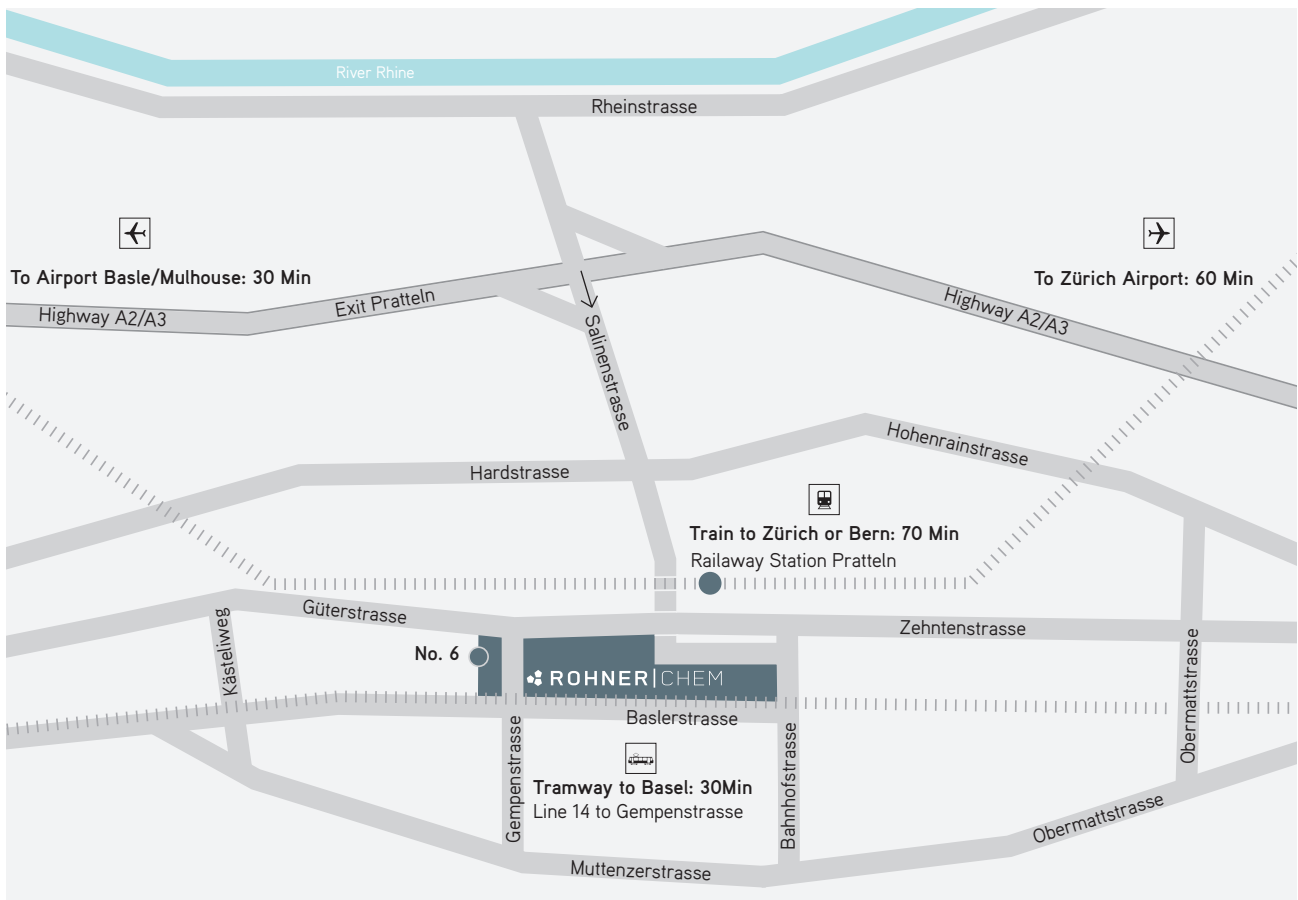

CONTACT OVERVIEW

We are located in Pratteln, Switzerland, approximately eight kilometers east of Basle – an area home to many global players in the chemicals and pharmaceuticals industries. If you have time to explore the region, we recommend: myswitzerland.com

CONTACT DETAIL

- Arrival by train
- Arrival by car
- Arrival by truck

How to find us

See a detailed map at » local.ch
 Train schedule » sbb.ch
 Tram schedule » bvb.ch