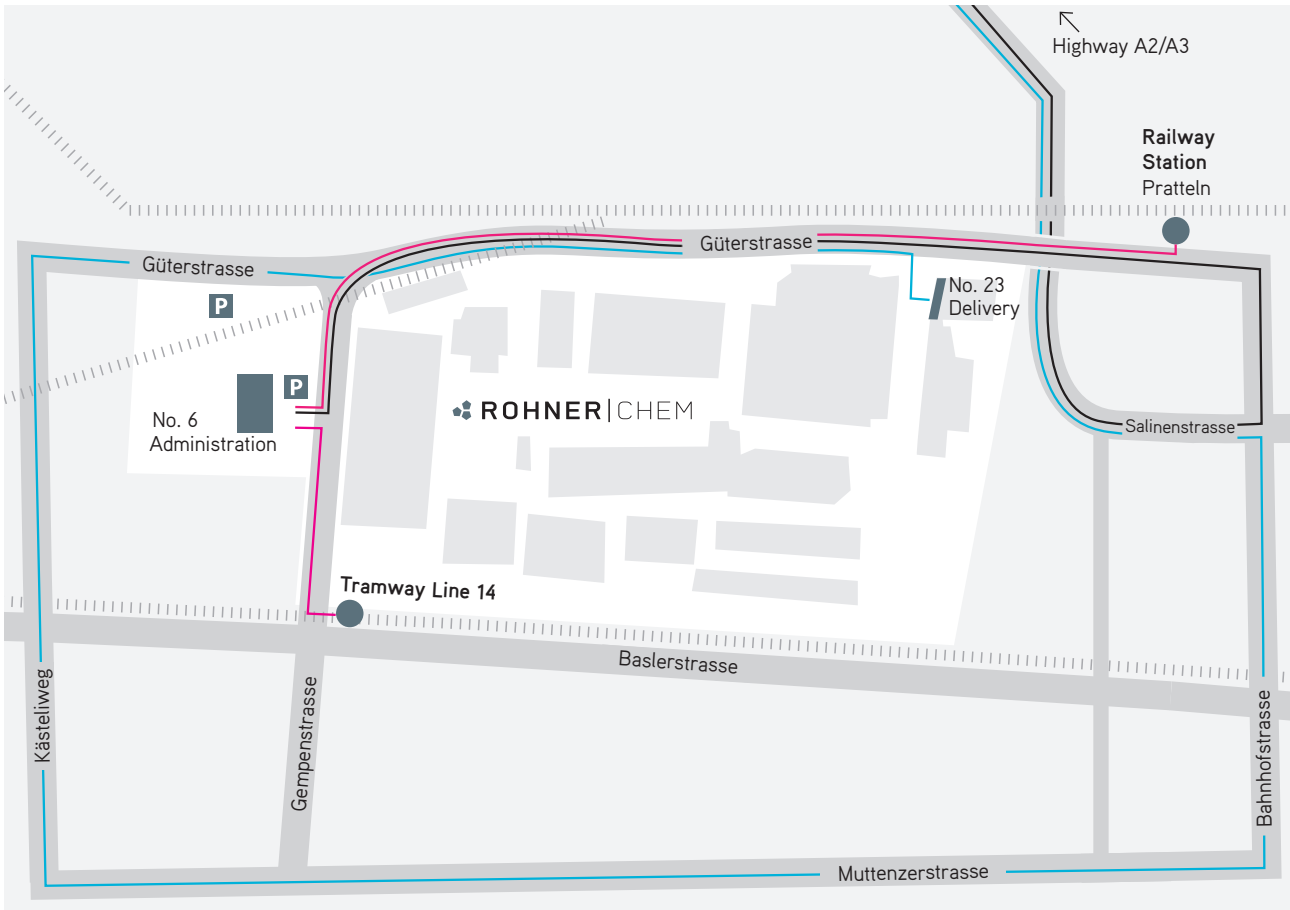

CONTACT OVERVIEW

We are located in Pratteln, Switzerland, approximately eight kilometers east of Basle – an area home to many global players in the chemicals and pharmaceuticals industries. If you have time to explore the region, we recommend: myswitzerland.com

CONTACT DETAIL

- Arrival by train
- Arrival by car
- Arrival by truck

How to find us

See a detailed map at » local.ch
 Train schedule » sbb.ch
 Tram schedule » bvb.ch